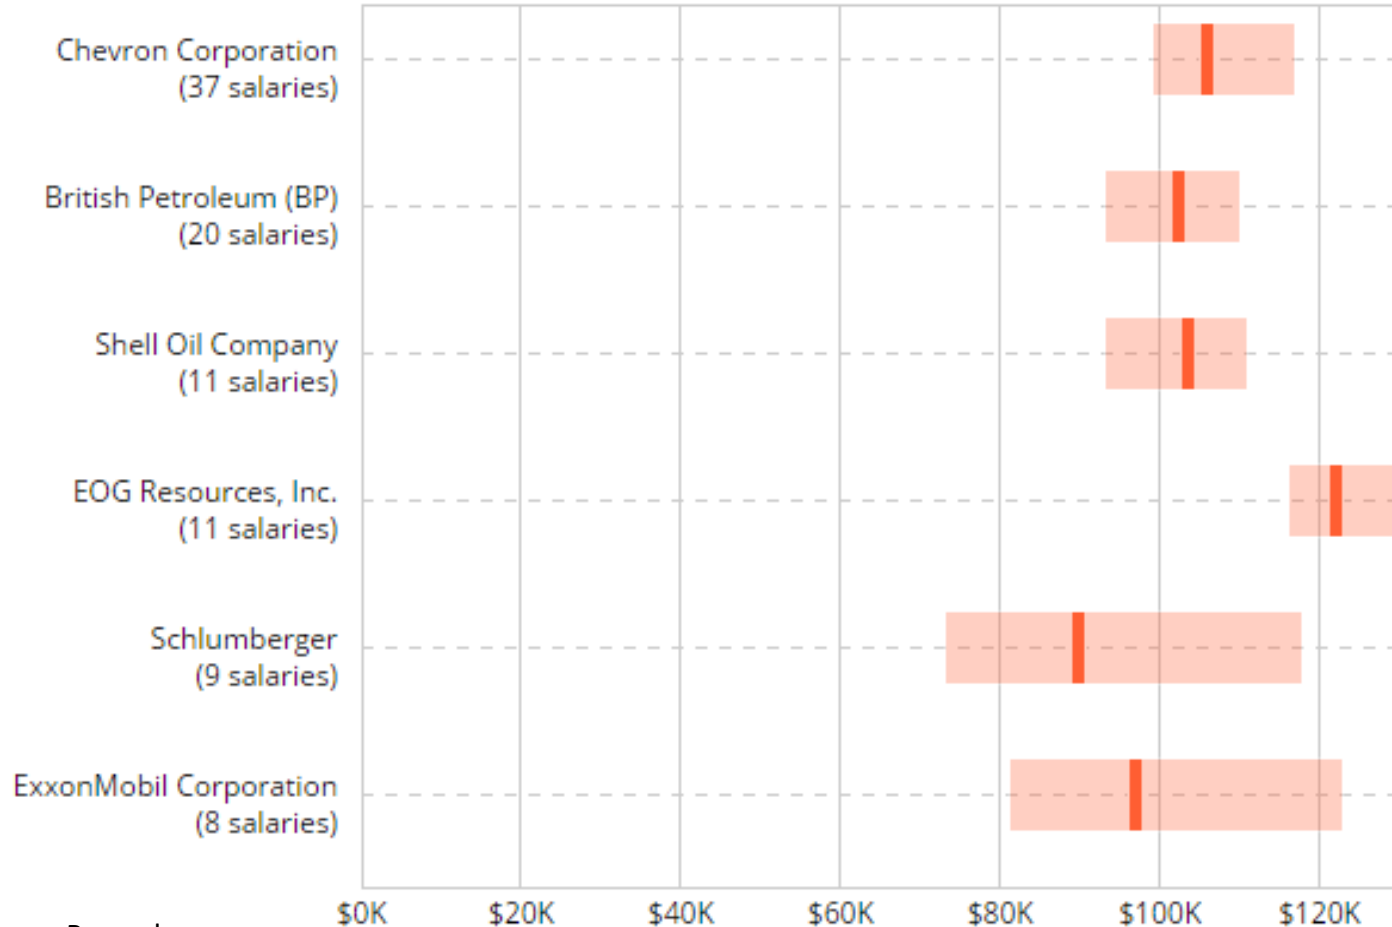

SILICON VALLEY LURE

TOP MINDS

in the **Business**

TOP MINDS

**INSERT nasa
launch VIDEO
FOOTAGE 45
SEC**

<https://www.youtube.com/watch?v=zsJpUCWfyPE>

in the Business

TOP MINDS

in the **Business**

TOP MINDS

in the **Business**

Petroleum Engineers Start at \$90 - \$100+ K

TOP MINDS

Popular Employer Salaries for Entry-Level Petroleum Engineer

Source: Payscale.com

Oil & Gas Jobs

TOP MINDS

CareerBuilder	4,081	O&G jobs
Monster	5,000	O&G jobs
Rigzone	4,861	O&G jobs

in the Business

TOP MINDS

in the **Business**

TOP MINDS

in the **Business**

TOP MINDS